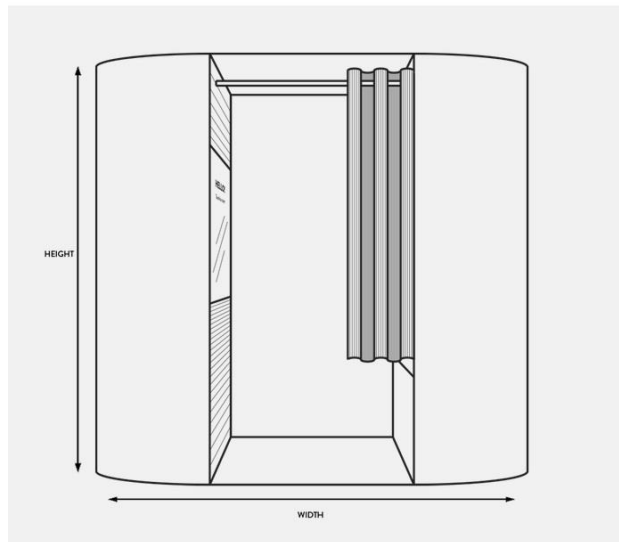

FACT FILE

Dimensions & Weight

Width: 220cm. Height: 205cm. Depth: 130cm

Heaviest part (for elevators): 75kg

Requirements

The original Booth requires a space of at least 3m x 2m; a power supply; a good and reliable internet (if live sharing is required) and access to the venue at least 90 mins prior to live time (Dissemble time approx. 30min)

Technology

Canon DSLR Camera

Flash Mono Light (optional)

Logitech Web Camera For HD Video Recording (optional)

Mitsubishi DNP Dye-Sub Printer

LED White Strobe Lights

22" Flat Touch Screen Monitor

HD Display With 1920 x 1080p Resolution